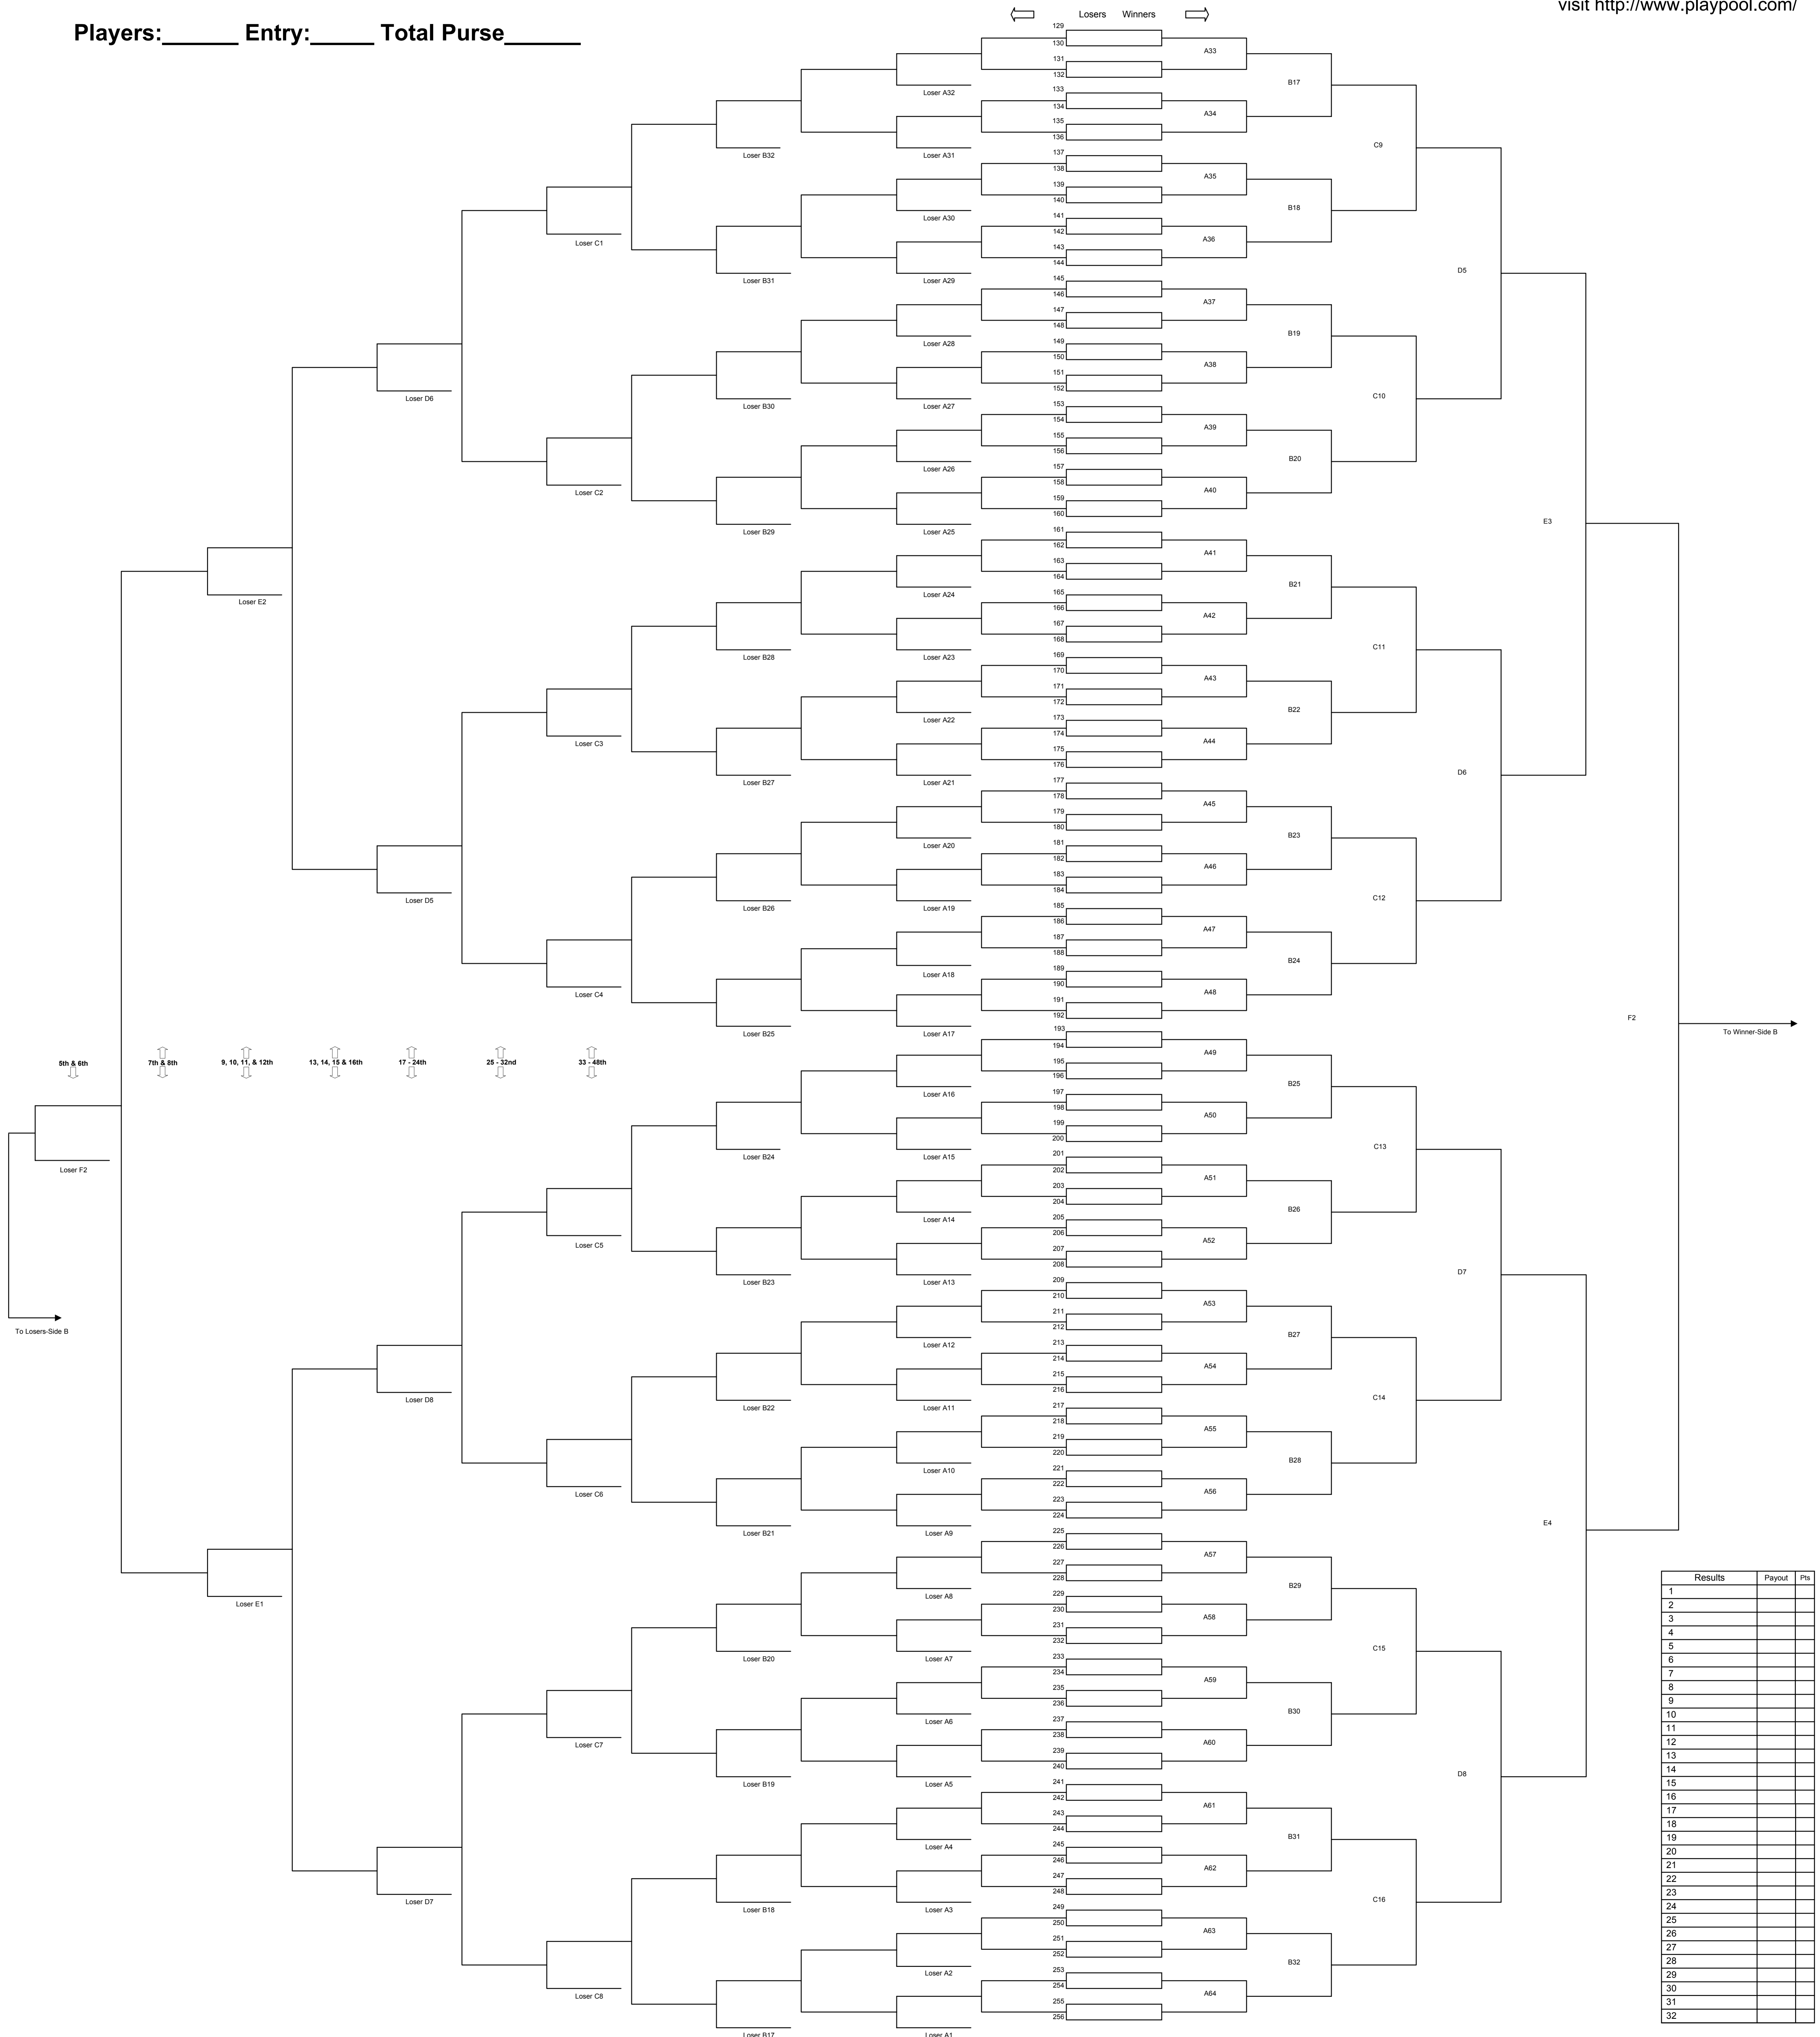

Double Elimination Tournament Flow Chart 256 Player Field Sheet 2 of 2

For additional Tournament Flow Charts
or information on any pool tournament in the USA,
visit <http://www.playpool.com/>

Tournament Name: _____

Date: _____ Director: _____

Players: _____ Entry: _____ Total Purse _____

	Results	Payout	Priz
1			
2			
3			
4			
5			
6			
7			
8			
9			
10			
11			
12			
13			
14			
15			
16			
17			
18			
19			
20			
21			
22			
23			
24			
25			
26			
27			
28			
29			
30			
31			
32			